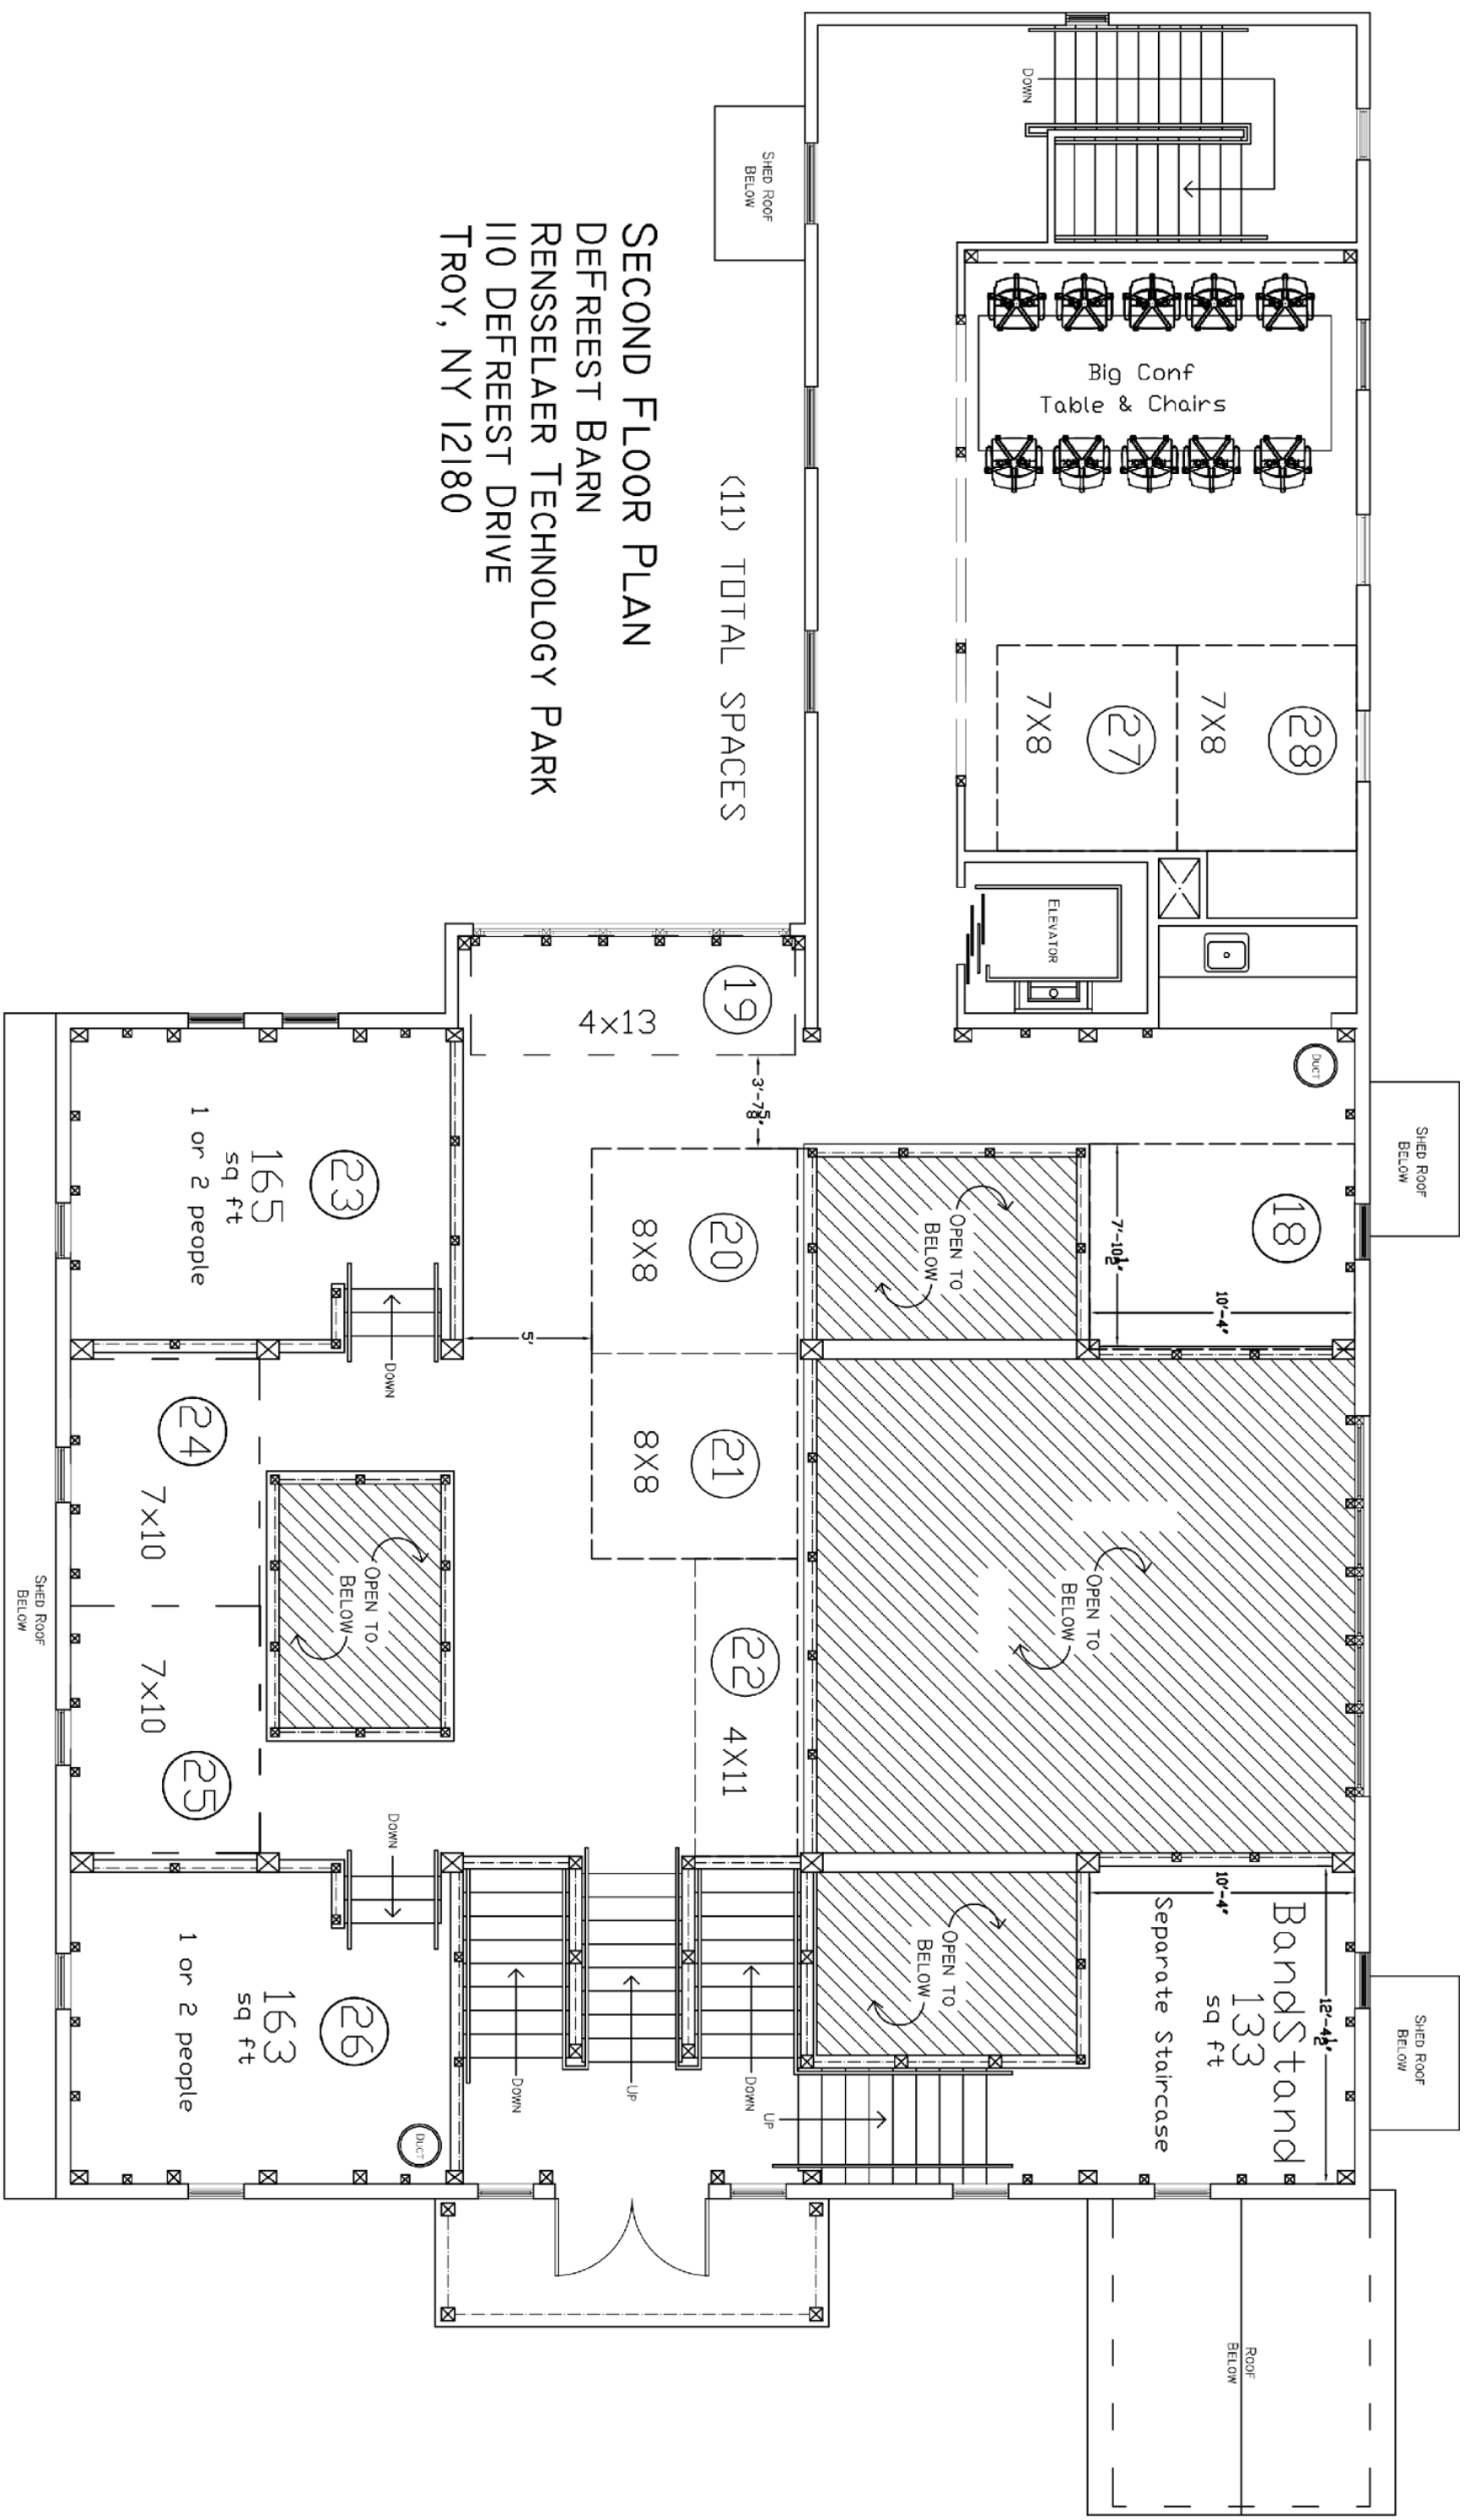

SECOND FLOOR PLAN
DEFREEST BARN
RENSSELAER TECHNOLOGY PARK
110 DEFREEST DRIVE
TROY, NY 12180

(11) TOTAL SPACES

Big Conf
Table & Chairs

7X8

7X8

28

27

ELEVATOR

19

4x13

20

8X8

21

8X8

22

4X11

23

165
sq ft
1 or 2 people

24

7x10

7x10

25

26

163
sq ft
1 or 2 people

OPEN TO
BELOW

OPEN TO
BELOW

OPEN TO
BELOW

OPEN TO
BELOW

3'-7 3/8"

7'-10 1/2"

10'-4"

5'